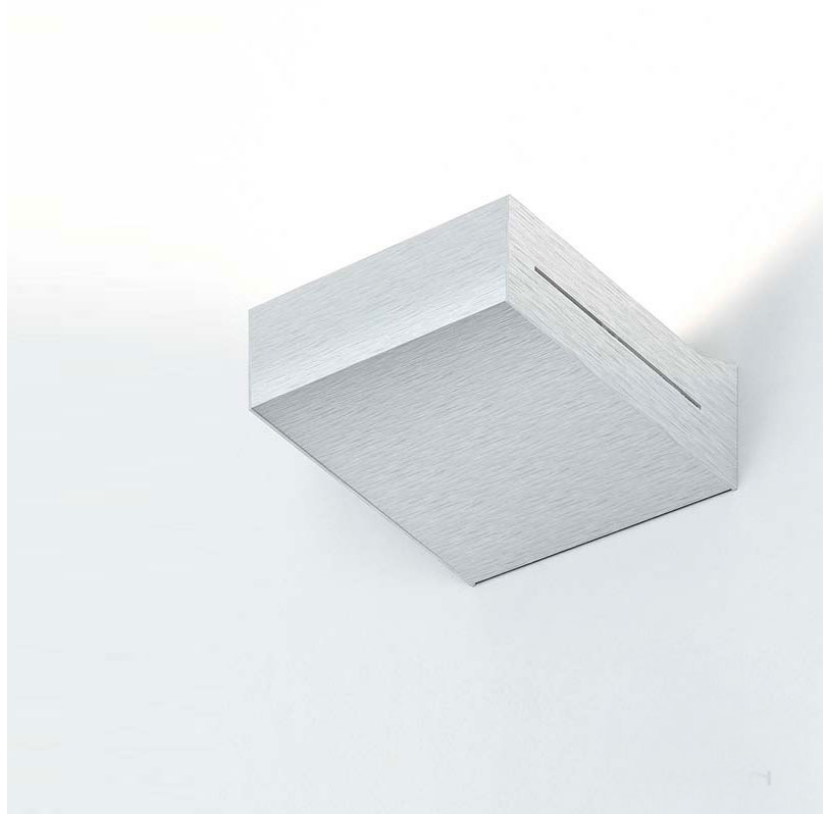

NEVA SURFACE

D93164

PROJECT	
TYPE	
NOTES	
QUANTITY	
DATE	

GENERAL

Series: Neva
 Brand: Milan
 Division: Design
 Mounting Type: Surface
 Mounting Location: Wall
 Subcategory: Uplight

PHYSICAL

Shape: Rectangle
 Length (mm): 128
 Length (in): 5 1/16
 Height (mm): 85
 Height (in): 3 3/8
 Extension (mm): 117
 Extension (in): 4 5/8
 Light Distribution: Direct / Indirect
 Weight (kg): 1.4
 Weight (lbs): 3
 Fixture Finish: SST
 Fixture Material: Metal

128mm 5 1/16"

108mm 4 1/4"

108mm 4 1/4"

J-Box cover plate
Included

85mm 3 3/8"

117mm 4 5/8"

NEVA SURFACE

D93165

PROJECT
TYPE
NOTES
QUANTITY
DATE

GENERAL

Series: Neva
 Brand: Milan
 Division: Design
 Mounting Type: Surface
 Mounting Location: Wall
 Subcategory: Uplight

PHYSICAL

Shape: Rectangle
 Length (mm): 128
 Length (in): 5 1/16
 Height (mm): 85
 Height (in): 3 3/8
 Extension (mm): 117
 Extension (in): 4 5/8
 Light Distribution: Direct / Indirect
 Weight (kg): 1.4
 Weight (lbs): 3
 Fixture Finish: WHI
 Fixture Material: Metal

PROJECT	
TYPE	
NOTES	
QUANTITY	
DATE	

GENERAL

Series: Neva
 Brand: Milan
 Division: Design
 Mounting Type: Surface
 Mounting Location: Wall
 Subcategory: Uplight

PHYSICAL

Shape: Rectangle
 Length (mm): 253
 Length (in): 9 ¹⁵/₁₆"
 Height (mm): 85
 Height (in): 3 ³/₈"
 Extension (mm): 117
 Extension (in): 4 ⁵/₈"
 Light Distribution: Direct / Indirect
 Weight (kg): 1.8
 Weight (lbs): 4
 Fixture Finish: SST
 Fixture Material: Metal